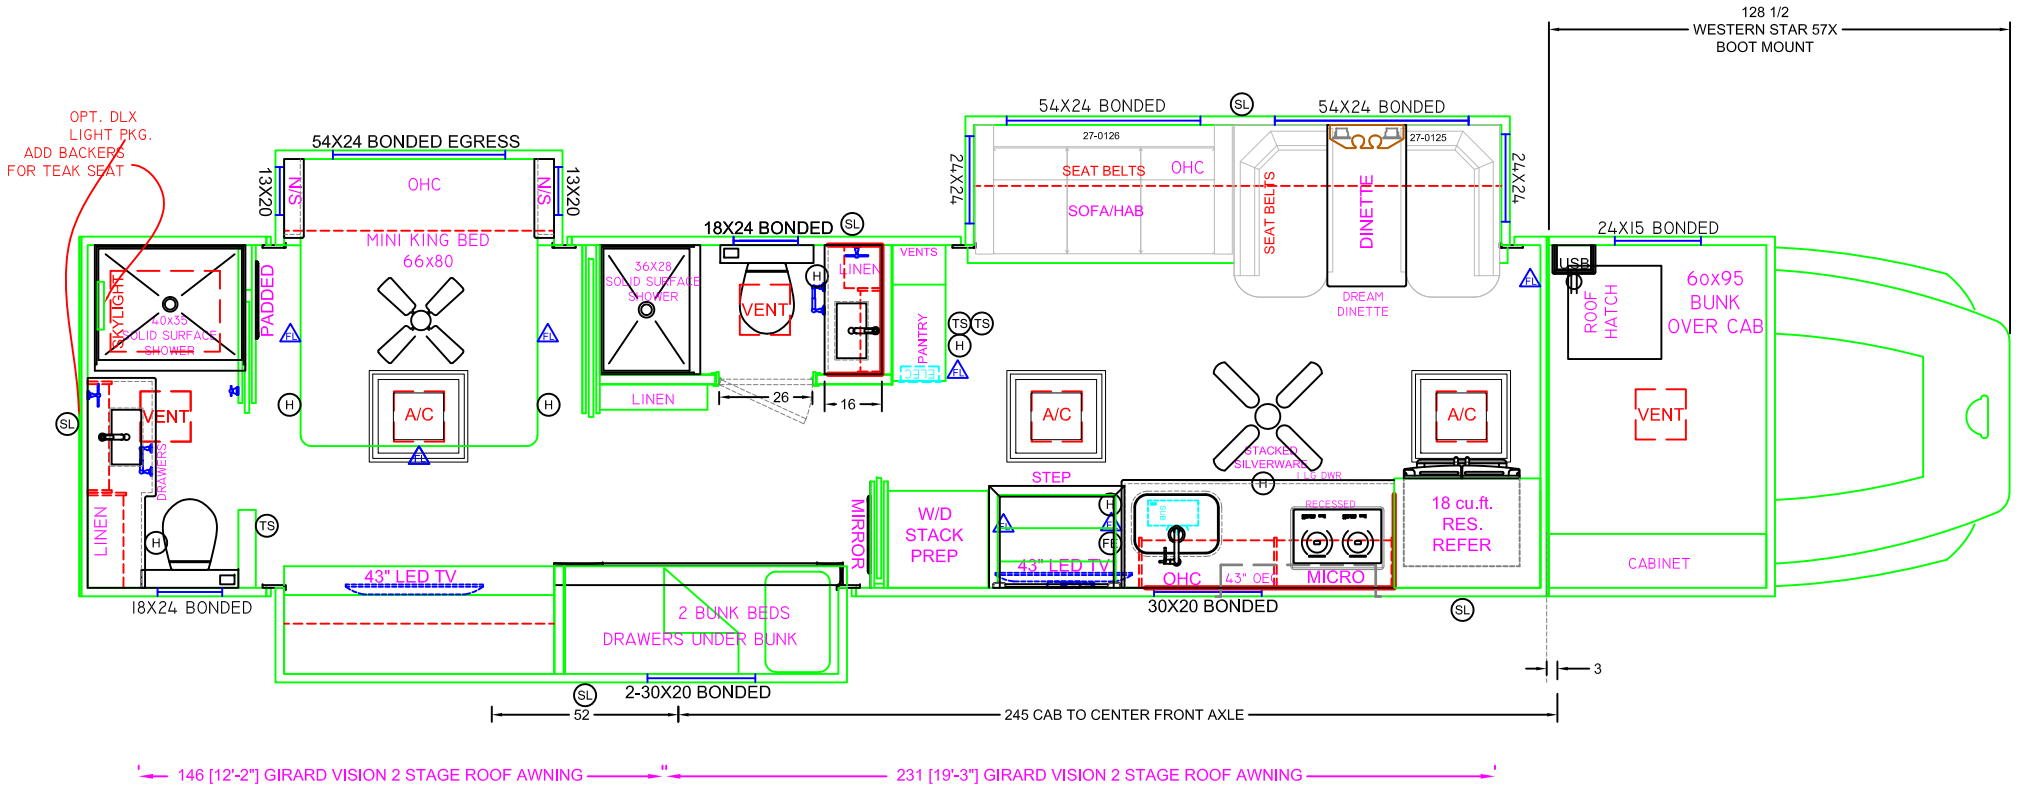

REV	REVISION TABLE	DATE	BY	UNLESS SPECIFIED ALL DIMENSIONS ARE IN INCHES	DEALER	WESTSIDE	UNIT #	K01-3950	
				TOLERANCES	DRAWN BY	LES	MODEL	45 CBF	
				FRACTIONAL: ± 1/16	DATE	2/10/2025	DRAWING	DOOR LAYOUT	
				ANGULAR: ± 1 degree				DRAWING #	-
				TWO PLACE DECIMAL: ± .010				SHEET	1 OF 1
				DO NOT SCALE DRAWING			REV		