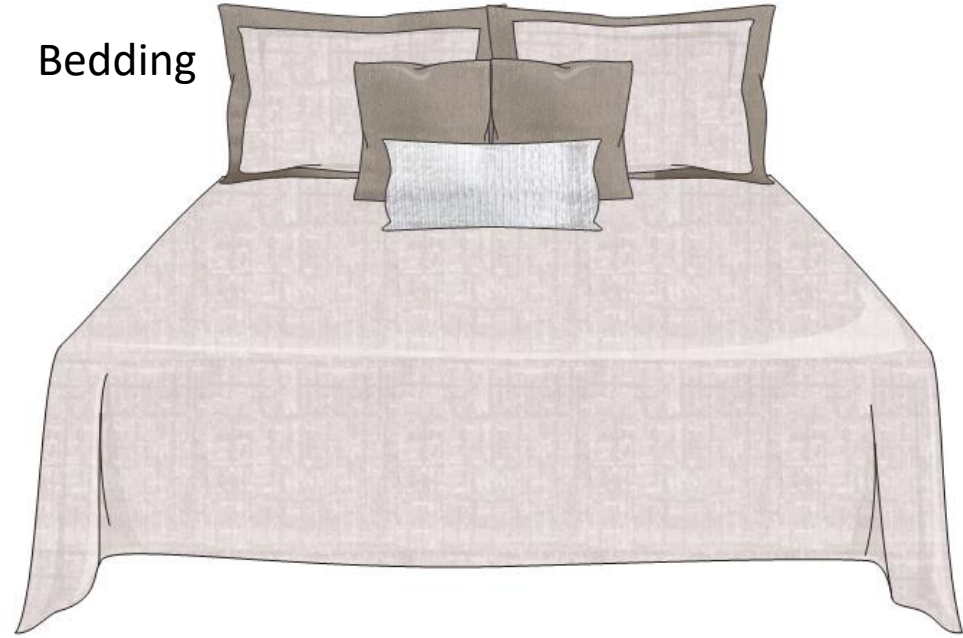

Classic - Cascade

Bedding

Sofa Pillow

Window
Treatments

Classic - Ascent

Bedding

Sofa Pillow

Window
Treatments

Classic – Ridgeline

Bedding

Sofa Pillow

Window
Treatments

Wall Vinyl Options

Furniture Options

Wood Color Options (Available in Ashmore (Below) or Epic (Flat Panel) Door Profiles)

Countertop Options

Sanremo

Calacatta Costa

Calacatta Greige

Shadow Concrete

Backsplash Options

Stone Talk White

Stone Project
Black

DIA-04G Gloss Gray