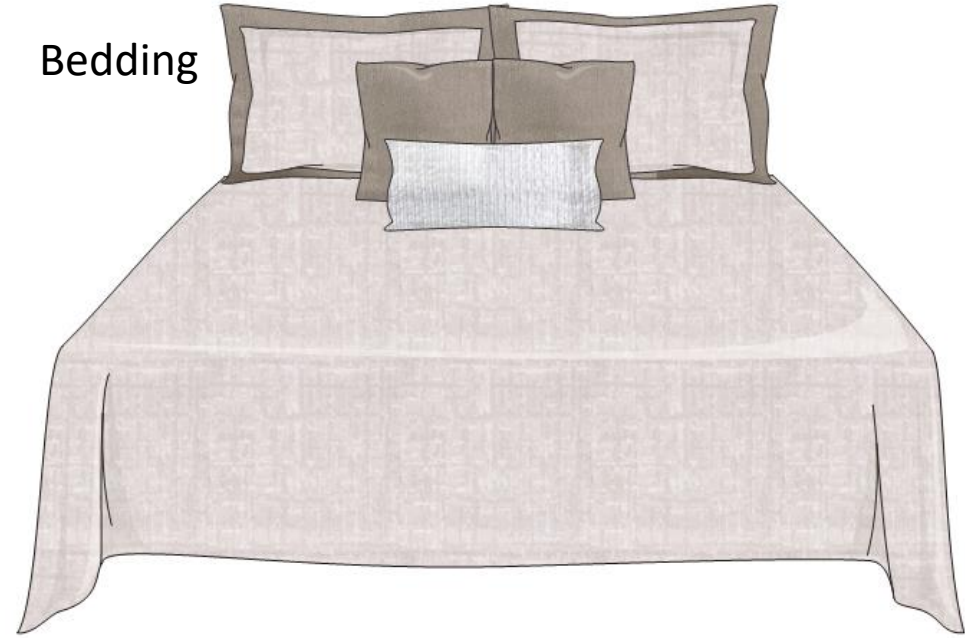

Classic - Cascade

Bedding

Sofa Pillow

Window
Treatments

Classic - Ascent

Bedding

Sofa Pillow

Window
Treatments

Classic – Ridgeline

Bedding

Sofa Pillow

Window
Treatments

Wall Vinyl Options

Furniture Options

Wood Color Options (Available in Ashmore (Below) or Epic (Flat Panel) Door Profiles)

Countertop Options

Sanremo

Calacatta Costa

Calacatta Greige

Shadow Concrete

Backsplash Options

Stone Talk White

Stone Project
Black

DIA-04G Gloss Gray