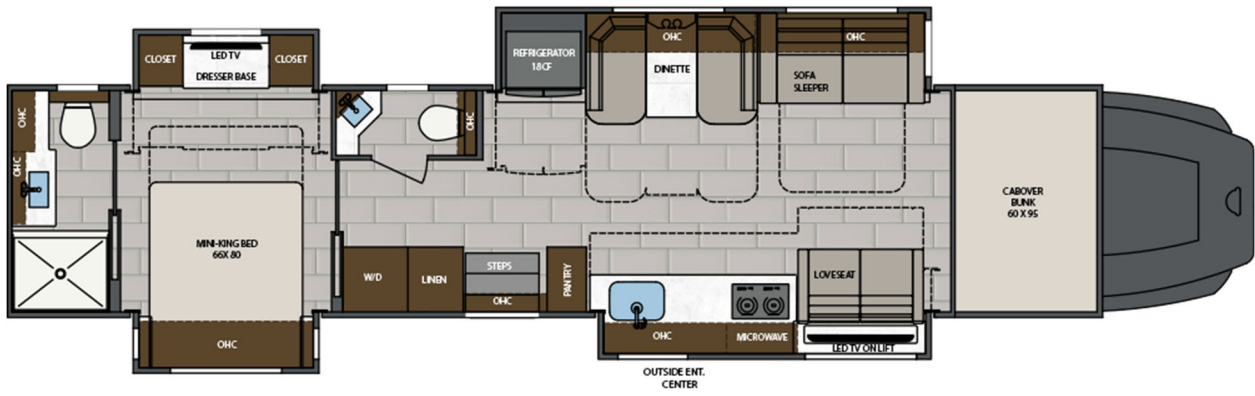

LENGTH	TOWING CAPACITY	BATHROOMS
38' 0"-45'0"	20,000-30,000 lbs	1-1.5

AVAILABLE FLOORPLANS

38CSB

41CMB

41CRB

41CRW

43CMD

45CBF