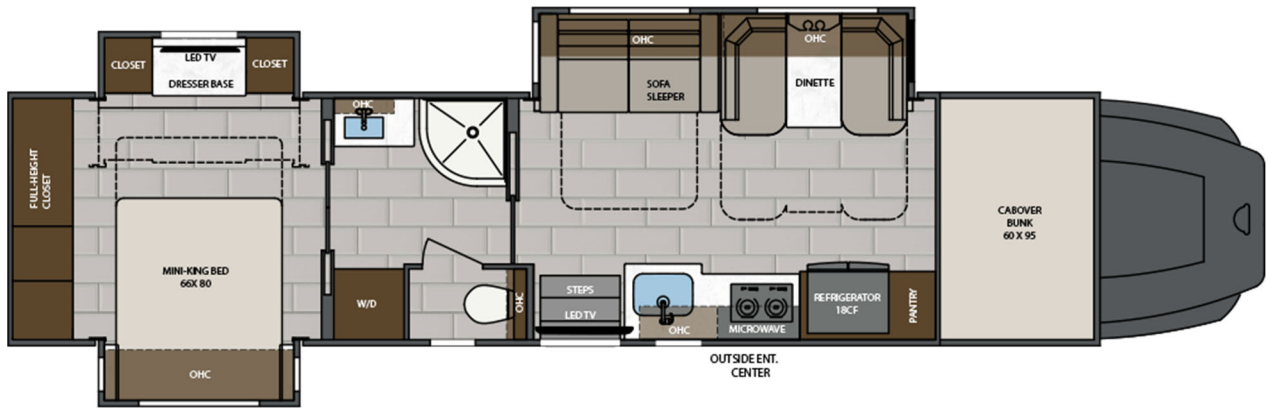

LENGTH	TOWING CAPACITY	BATHROOMS
38' 0"-45'0"	20,000-30,000 lbs	1-1.5

AVAILABLE FLOORPLANS

38CSB

41CMB

41CRB

41CRW

43CMD

45CBF