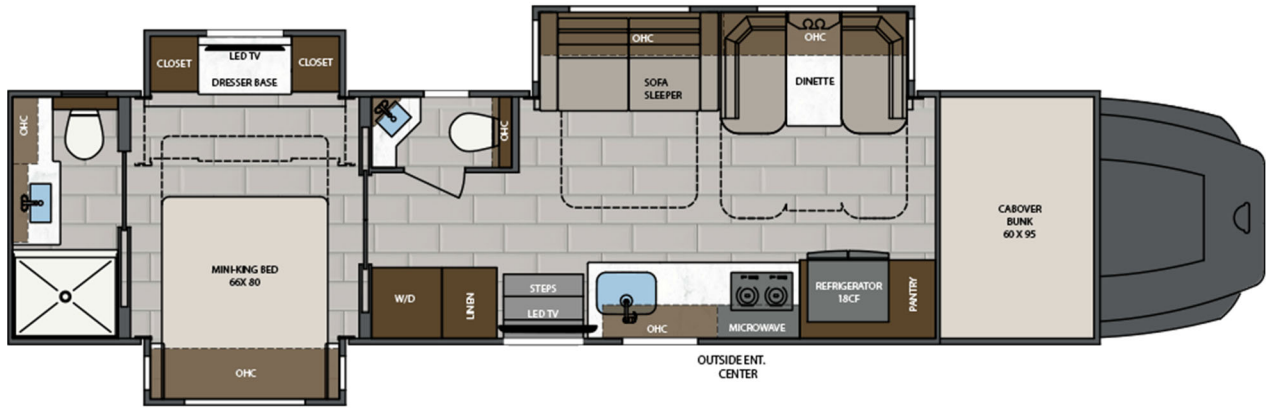

LENGTH	TOWING CAPACITY	BATHROOMS
38' 0"-45'0"	20,000-30,000 lbs	1-1.5

AVAILABLE FLOORPLANS

38CSB

41CMB

41CRB

41CRW

43CMD

45CBF