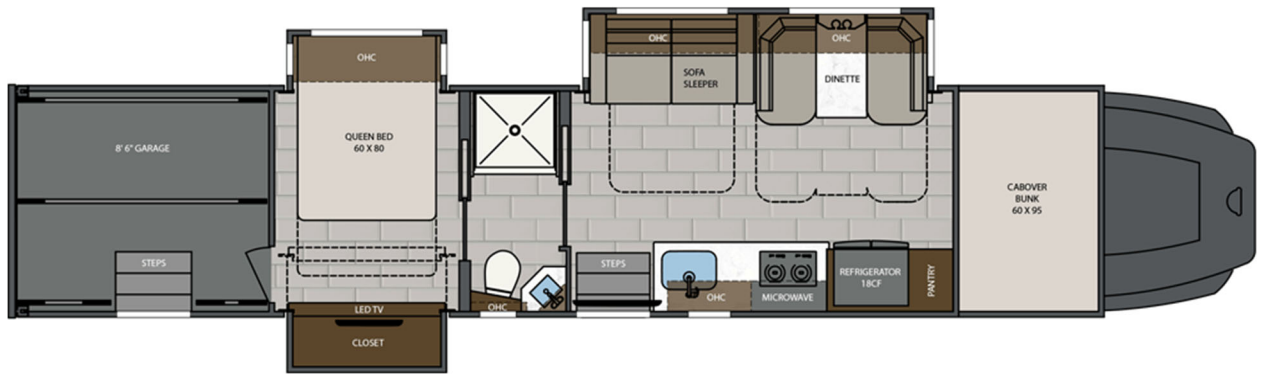

2509GS

2509