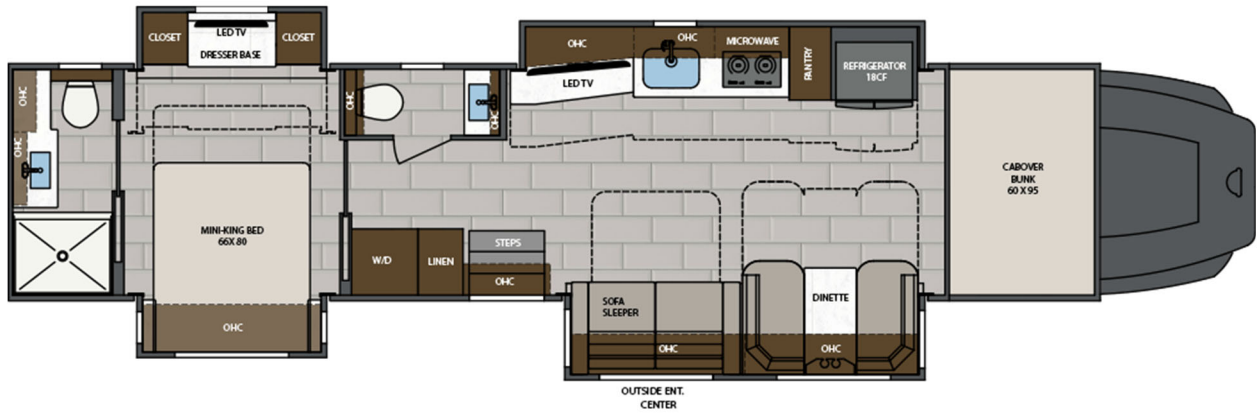

LENGTH	TOWING CAPACITY	BATHROOMS
38' 0"-45'0"	20,000-30,000 lbs	1-1.5

AVAILABLE FLOORPLANS

38CSB

41CMB

41CRB

41CRW

43CMD

45CBF