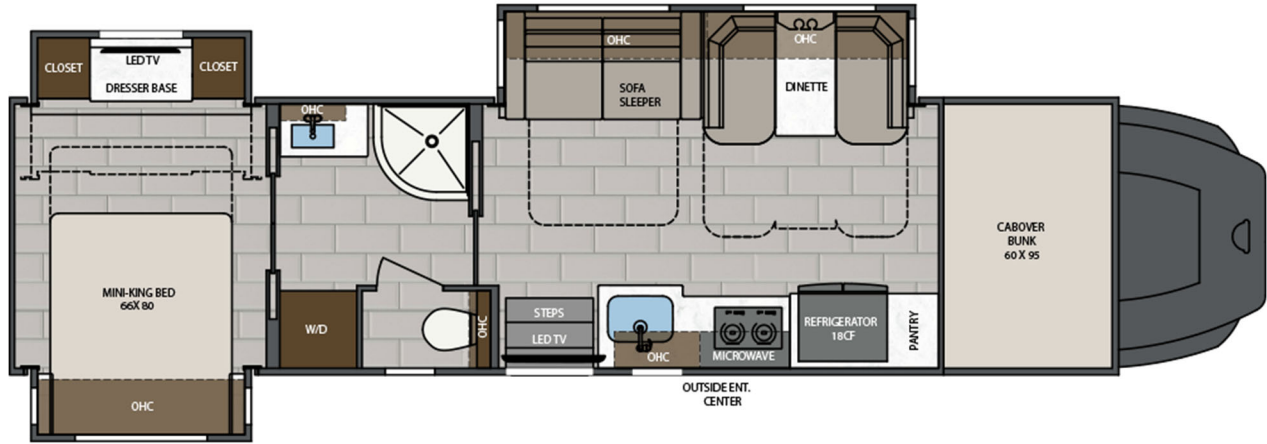

Westside Motorcoach

Call or email Kelly (815)529-2647

kelly@westsidemotorcoach.com

SUPER C DIESEL

2025 CLASSIC

THE MOTOR COACH THAT DEFINED THE RENEGADE LEGACY

The 2025 Renegade Classic lets you turn your dreams into reality. With the Classic's versatile options, you can choose from multiple floorplans, colors, paint schemes, insulation applications, and chassis options. These are just a few of the unique features the Classic has to offer.

LENGTH	TOWING CAPACITY	BATHROOMS
38' 0"-45'0"	20,000-30,000 lbs	1-1.5

AVAILABLE FLOORPLANS

38CSB

41CMB

41CRB

41CRW

43CMD

45CBF