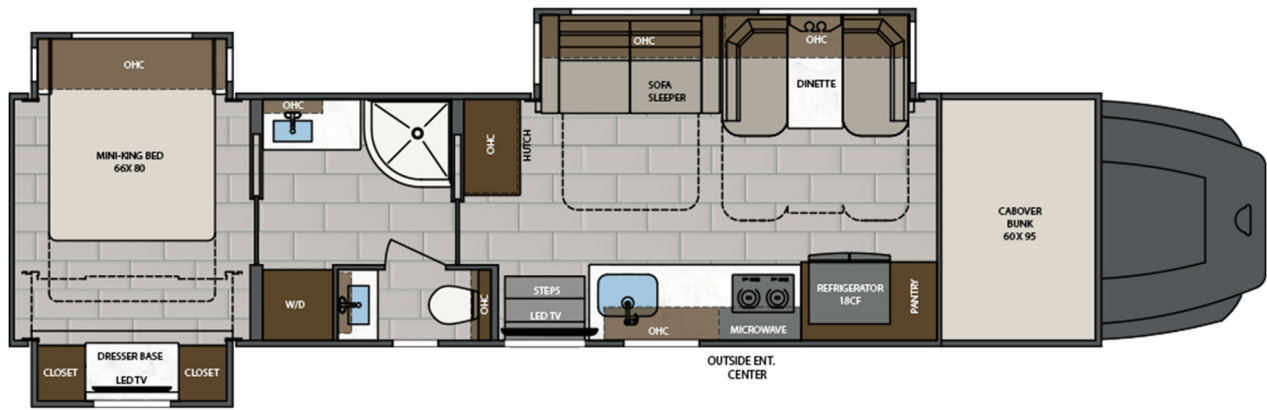

Westside Motorcoach

Call or email Kelly (815)529-2647

kelly@westsidemotorcoach.com

SUPER C DIESEL

2025 CLASSIC

THE MOTOR COACH THAT DEFINED THE RENEGADE LEGACY

The 2025 Renegade Classic lets you turn your dreams into reality. With the Classic's versatile options, you can choose from multiple floorplans, colors, paint schemes, insulation applications, and chassis options. These are just a few of the unique features the Classic has to offer.

LENGTH	TOWING CAPACITY	BATHROOMS
38' 0"-45'0"	20,000-30,000 lbs	1-1.5

AVAILABLE FLOORPLANS

38CSB

41CMB

41CRB

41CRW

43CMD

45CBF