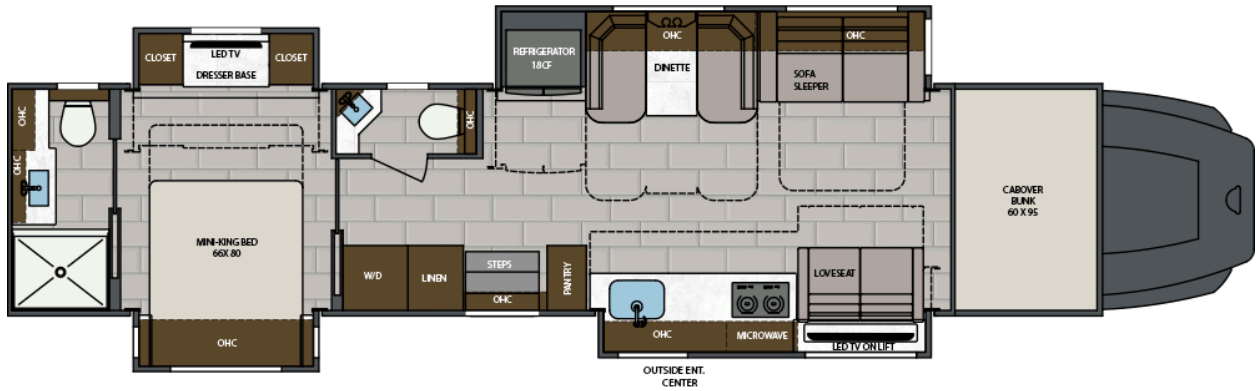

LENGTH	TOWING CAPACITY	BATHROOMS
38' 0"-45' 0"	20,000-30,000 lbs	1-1.5

AVAILABLE FLOORPLANS

38CSB

41CMB

41CRB

41CRW

43CMD

45CBF