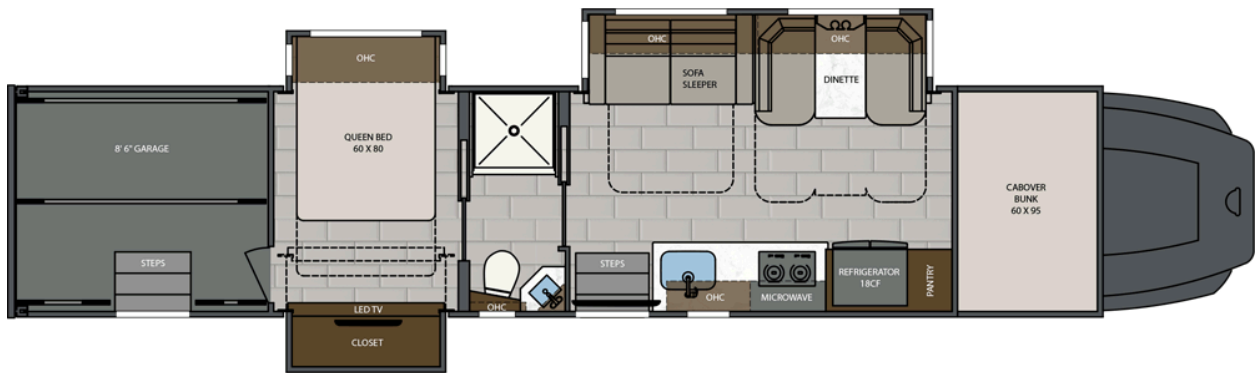

2509GS

2509