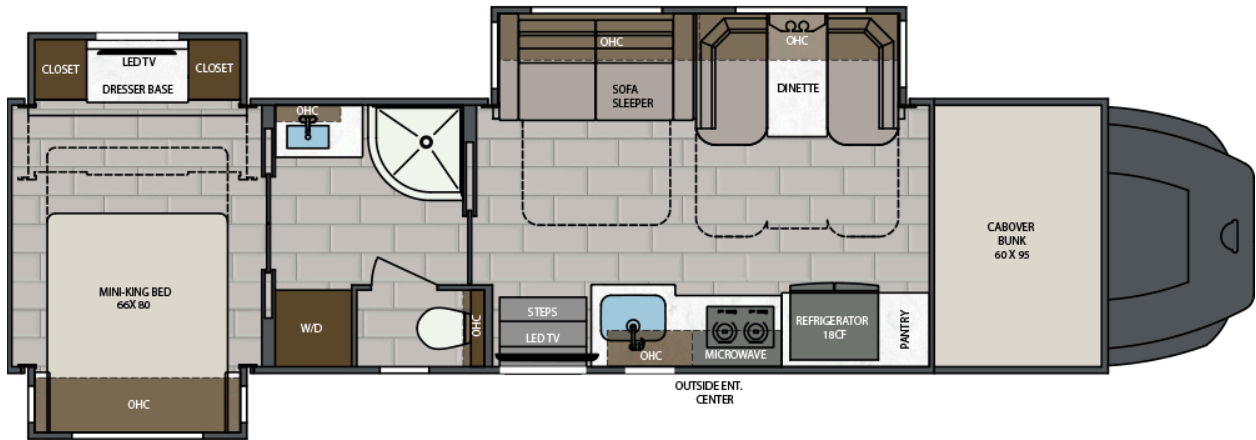

LENGTH	TOWING CAPACITY	BATHROOMS
38' 0"-45' 0"	20,000-30,000 lbs	1-1.5

AVAILABLE FLOORPLANS

38CSB

41CMB

41CRB

41CRW

43CMD

45CBF