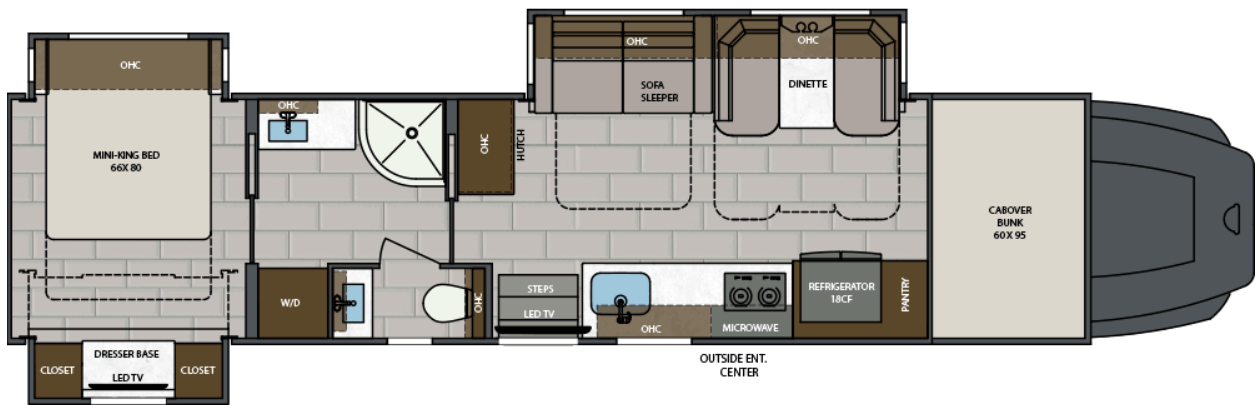

LENGTH	TOWING CAPACITY	BATHROOMS
38' 0"-45' 0"	20,000-30,000 lbs	1-1.5

AVAILABLE FLOORPLANS

38CSB

41CMB

41CRB

41CRW

43CMD

45CBF