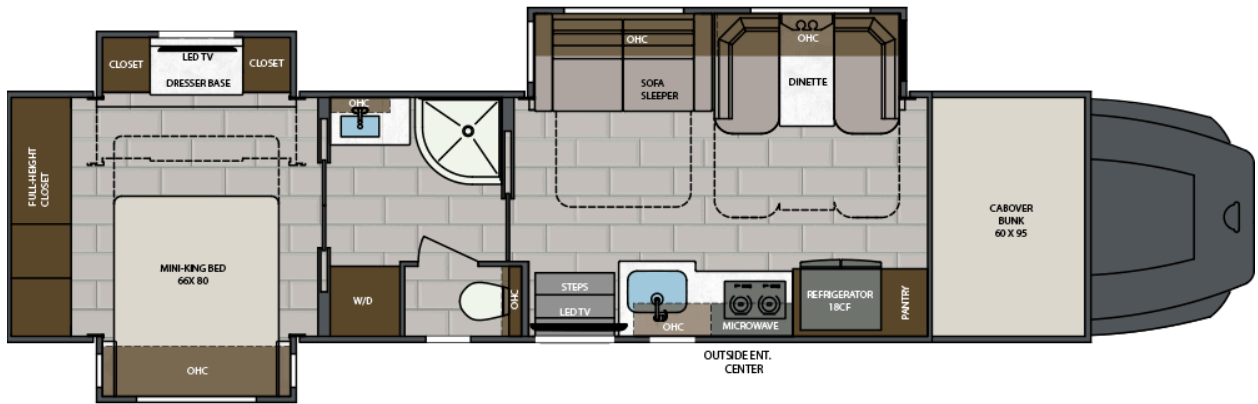

LENGTH	TOWING CAPACITY	BATHROOMS
38' 0"-45' 0"	20,000-30,000 lbs	1-1.5

AVAILABLE FLOORPLANS

38CSB

41CMB

41CRB

41CRW

43CMD

45CBF