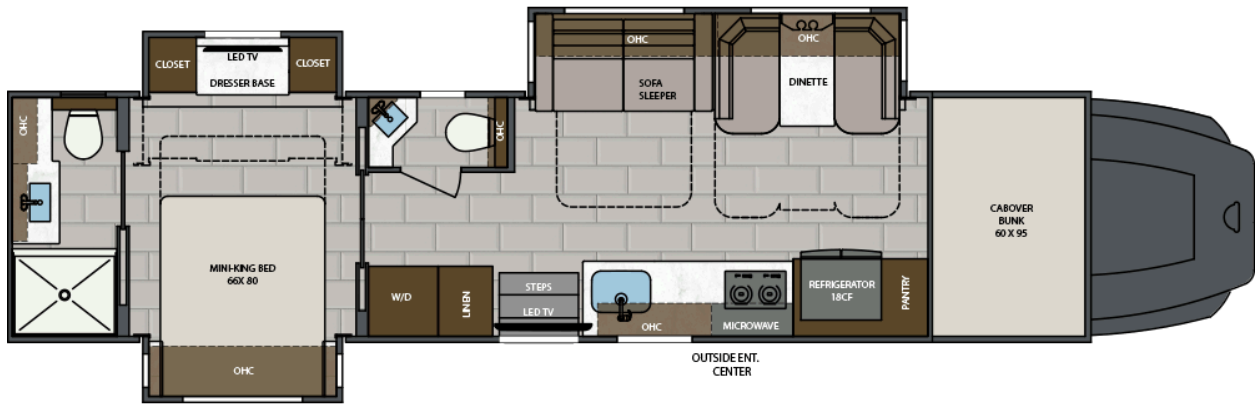

LENGTH	TOWING CAPACITY	BATHROOMS
38' 0"-45' 0"	20,000-30,000 lbs	1-1.5

AVAILABLE FLOORPLANS

38CSB

41CMB

41CRB

41CRW

43CMD

45CBF