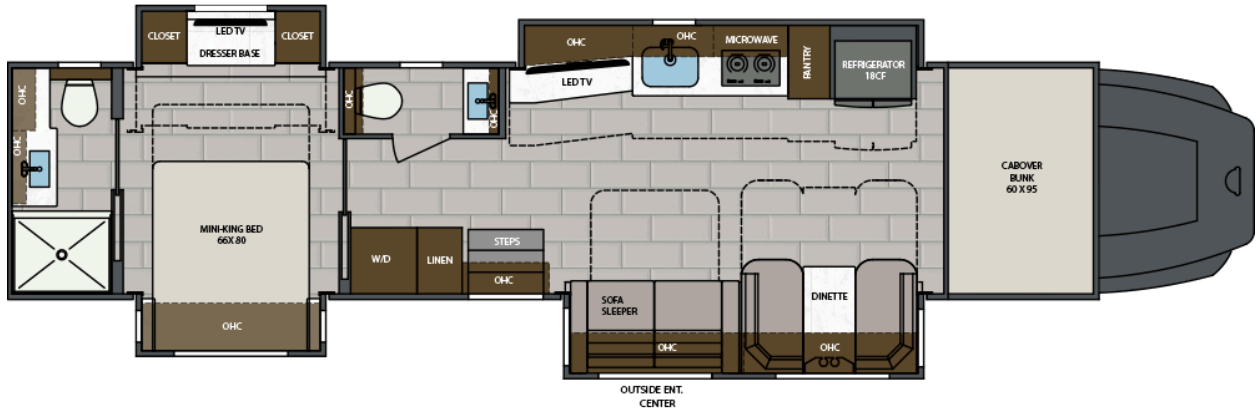

LENGTH	TOWING CAPACITY	BATHROOMS
38' 0"-45' 0"	20,000-30,000 lbs	1-1.5

AVAILABLE FLOORPLANS

38CSB

41CMB

41CRB

41CRW

43CMD

45CBF