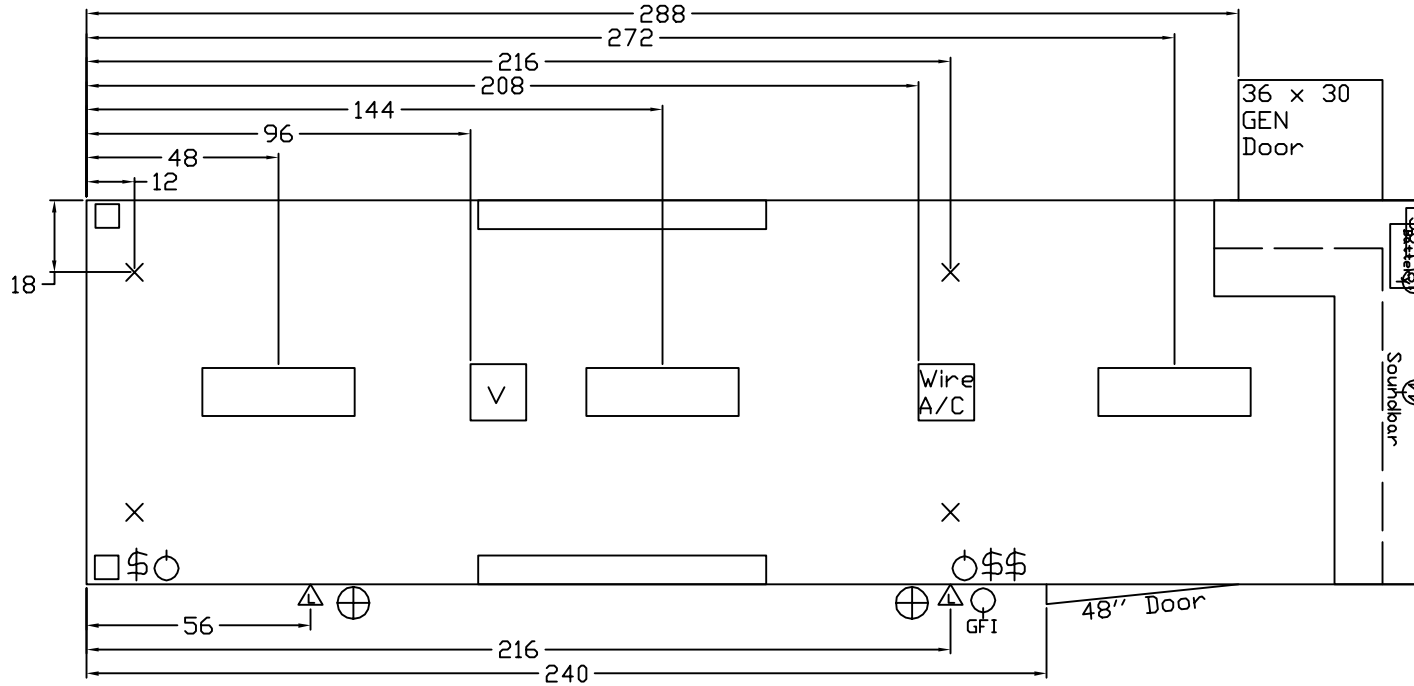

- 4' Fluor Light
- 12v Light
- Quartz Light
- 110v Recept

- Switch
- Ethernet Cable
- Recessed E-Track
- Surface E-Track

- Air Inlet
- Air Outlet
- Spare Tire Mount
- D-Ring

- Speaker
- LED Scene Light
- 20 Amp Recept
- 20 Amp Switch

Vintage Trailers Ltd.
OUTLAW

Dealer: WESTSIDE
Model: OL828H
Serial #: 230187
Customer: STOCK

Salesman: TODD KUJAWA
Date: 11/19/21
Revision Date: None
Page: 1 of 1   Scale: 1/4" = 1'

Please Review, Sign, Date, and Return Sign:
Date: