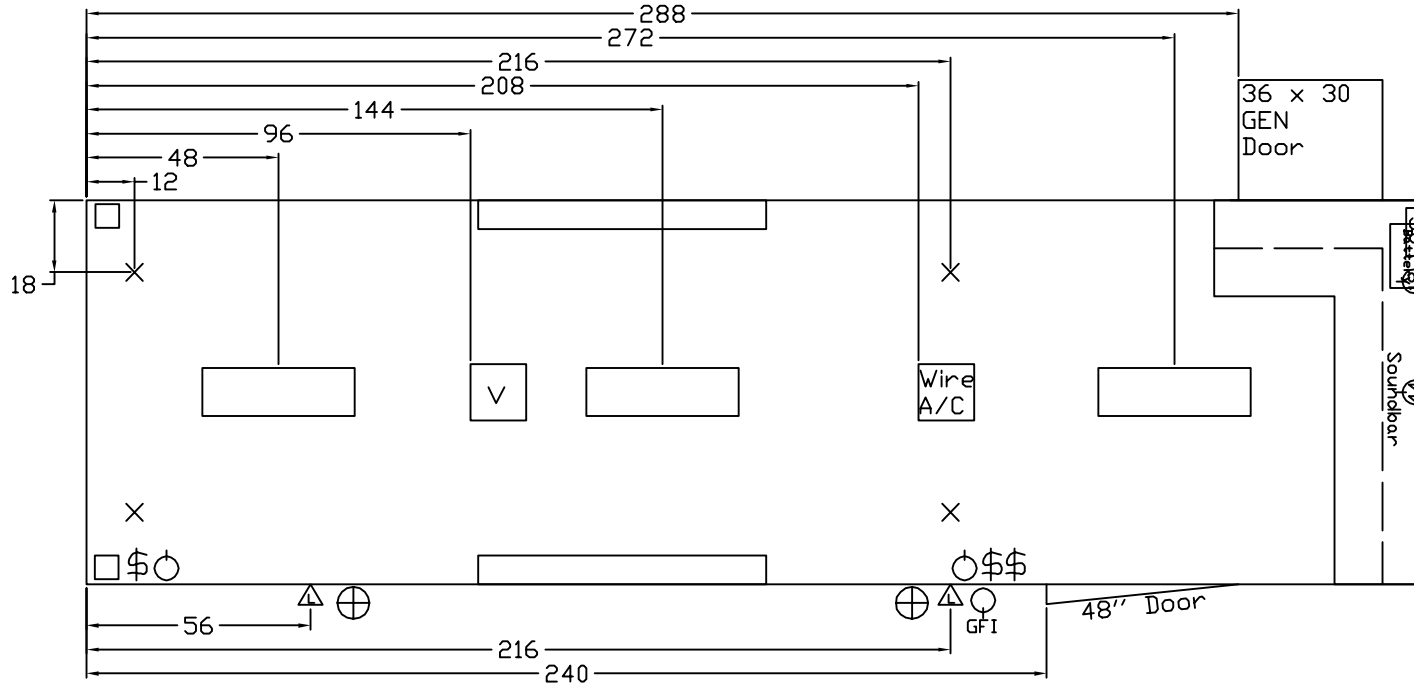

-  4' Fluor Light
-  12v Light
-  Quartz Light
-  110v Recept

-  Switch
-  Ethernet Cable
-  Recessed E-Track
-  Surface E-Track

-  Air Inlet
-  Air Outlet
-  Spare Tire Mount
-  D-Ring

-  Speaker
-  LED Scene Light
-  20 Amp Recept
-  20 Amp Switch

OUTLAW STANDARD EQUIPMENT:

Interior Height	6'6"
Interior Width	96"
Exterior Aluminum	.030"
Wheels	15" Radials Silver Mod Rims with Chrome Cap and Lugs
Frame:	Painted / Z-Tech Undercoating
Tags	6" Tube - 4 Foot Beavertail
Gooseneck	8" Tube - 4 Foot Beavertail
Torsion Axles	Dexter E-Z Lube - All Wheel Electric Brakes
	82" Between Wheel Wells
Wall Construction	1" x 1 1/2" Steel Tube
16" Centers	Walls, Ceiling & Floor
Flooring	3/4" Plywood with Darco Moisture Barrier
Ceiling & Walls	White Vinyl
Side Door	48" with Flush Lock and Deadbolt - Piano Hinge
Side Door Construction	Aluminum Tube
Ramp Door	Spring Assisted with Cambars and 16" Aluminum Flap
Roof	1 Pc. Aluminum
Radius Corner	Stainless Steel
Bull Nose	Front Cast Corners with Stainless Steel Top Wrap
Electric	2 - 12V L.E.D. Lights with Switch
Breakaway Kit	Standard
Fenders	Aluminum Teardrop with Turn Signals
Stoneguard	Standard
3rd Member	48" Triple Tube Tongue
Grab Handles	(2) Standard on Ramp Door
Back End	Wrapped with Mill Finish Aluminum
Clearance Lights	L.E.D.
Tail Lights	L.E.D. in Uprights & L.E.D. License Plate Light
Spring cover	White Aluminum
Jack	Single Hydraulic Jack w Battery on Gooseneck only
Warranty	3 Year Factory Warranty