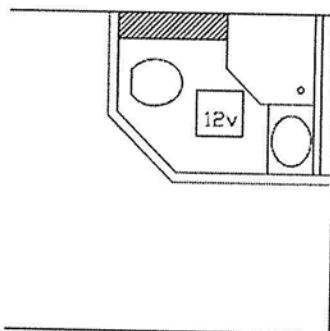

4660 PINE CREEK ROAD • ELKHART, INDIANA 46516
574-522-2261 OR TOLL FREE 1-800-233-5455 • FAX: 574-522-2603