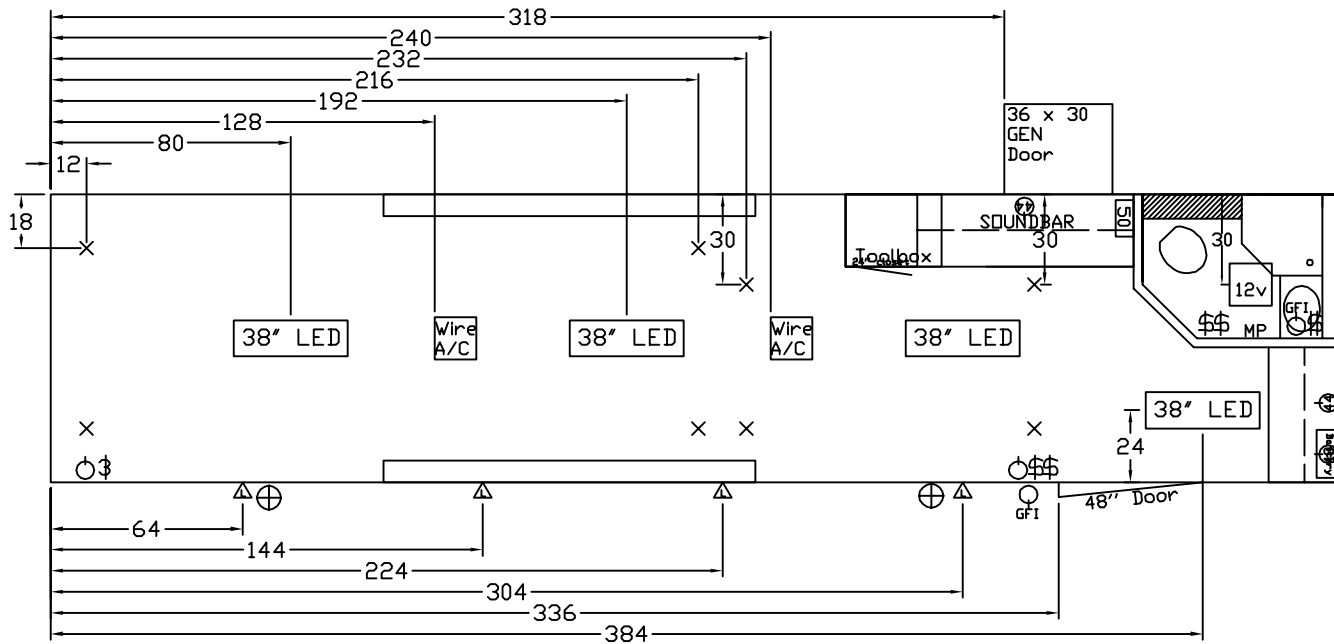

- 4' Flour Light
- 12v Light
- Quartz Light
- 110v Recept

- Switch
- Ethernet Cable
- Recessed E-Track
- Surface E-Track

- Air Inlet
- Air Outlet
- Spare Tire Mount
- D-Ring

- Speaker
- LED Scene Light
- 20 Amp Recept
- 20 Amp Switch

Vintage Trailers Ltd.
PRO STOCK

Dealer: WESTSIDE
Model: P836
Serial #: 230124
Customer: None

Salesman: TODD KUJAWA
Date: 7/6/21
Revision Date: None
Page: 1 of 1   Scale: 3/16"=1'

Please Review, Sign, Date, and Return Sign:

Date: