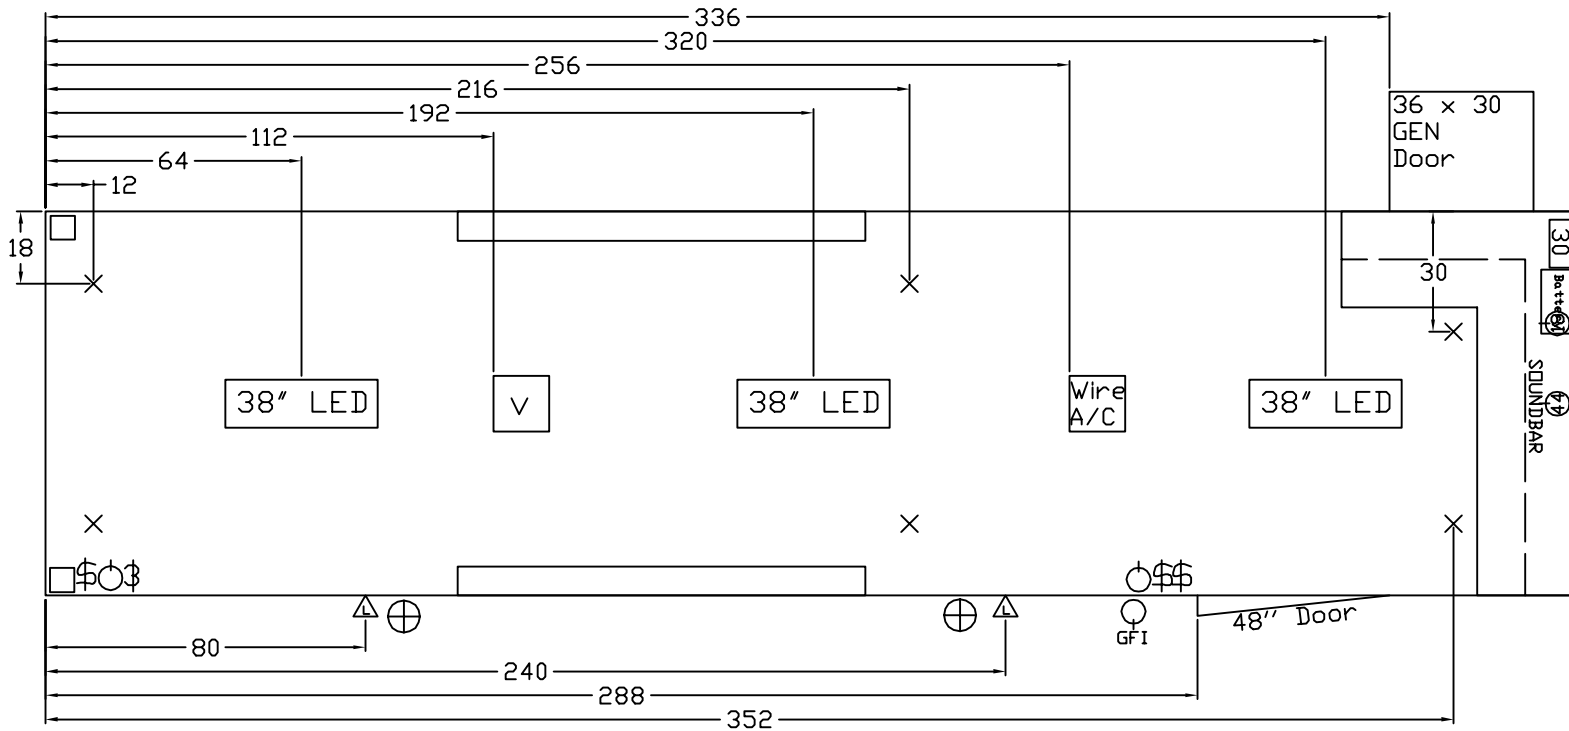

Shipping Cost	\$0.00
Sub Total	\$37,581.00
Total	\$37,581.00

OUTLAW STANDARD EQUIPMENT:

Interior Height	6'6"
Interior Width	96"
Exterior Aluminum	.030"
Wheels	15" Radials Silver Mod Rims with Chrome Cap and Lugs
Frame:	Painted / Z-Tech Undercoating
Tags	6" Tube - 4 Foot Beavertail
Gooseneck	8" Tube - 4 Foot Beavertail
Torsion Axles	Dexter E-Z Lube - All Wheel Electric Brakes
	82" Between Wheel Wells
Wall Construction	1" x 1 1/2" Steel Tube
16" Centers	Walls, Ceiling & Floor
Flooring	3/4" Plywood with Darco Moisture Barrier
Ceiling & Walls	White Vinyl
Side Door	48" with Flush Lock and Deadbolt - Piano Hinge
Side Door Construction	Aluminum Tube
Ramp Door	Spring Assisted with Cambars and 16" Aluminum Flap
Roof	1 Pc. Aluminum
Radius Corner	Stainless Steel
Bull Nose	Front Cast Corners with Stainless Steel Top Wrap
Electric	2 - 12V L.E.D. Lights with Switch
Breakaway Kit	Standard
Fenders	Aluminum Teardrop with Turn Signals
Stoneguard	Standard
3rd Member	48" Triple Tube Tongue
Grab Handles	(2) Standard on Ramp Door
Back End	Wrapped with Mill Finish Aluminum
Clearance Lights	L.E.D.
Tail Lights	L.E.D. in Uprights & L.E.D. License Plate Light
Spring cover	White Aluminum
Jack	Single Hydraulic Jack w Battery on Gooseneck only
Warranty	3 Year Factory Warranty

-  4' Floor Light
-  12v Light
-  Quartz Light
-  110v Recept

-  Switch
-  Ethernet Cable
-  Recessed E-Track
-  Surface E-Track

-  Air Inlet
-  Air Outlet
-  Spare Tire Mount
-  D-Ring

-  Speaker
-  LED Scene Light
-  20 Amp Recept
-  20 Amp Switch

Vintage Trailers Ltd.
OUTLAW

Dealer: WESTSIDE
Model: QL832
Serial #: 230185
Customer:

Salesman: TODD KUJAWA
Date: 11/19/21
Revision Date: None
Page: 1 of 1 Scale: 1/4" = 1'

Please Review, Sign, Date, and Return Sign:
Date: