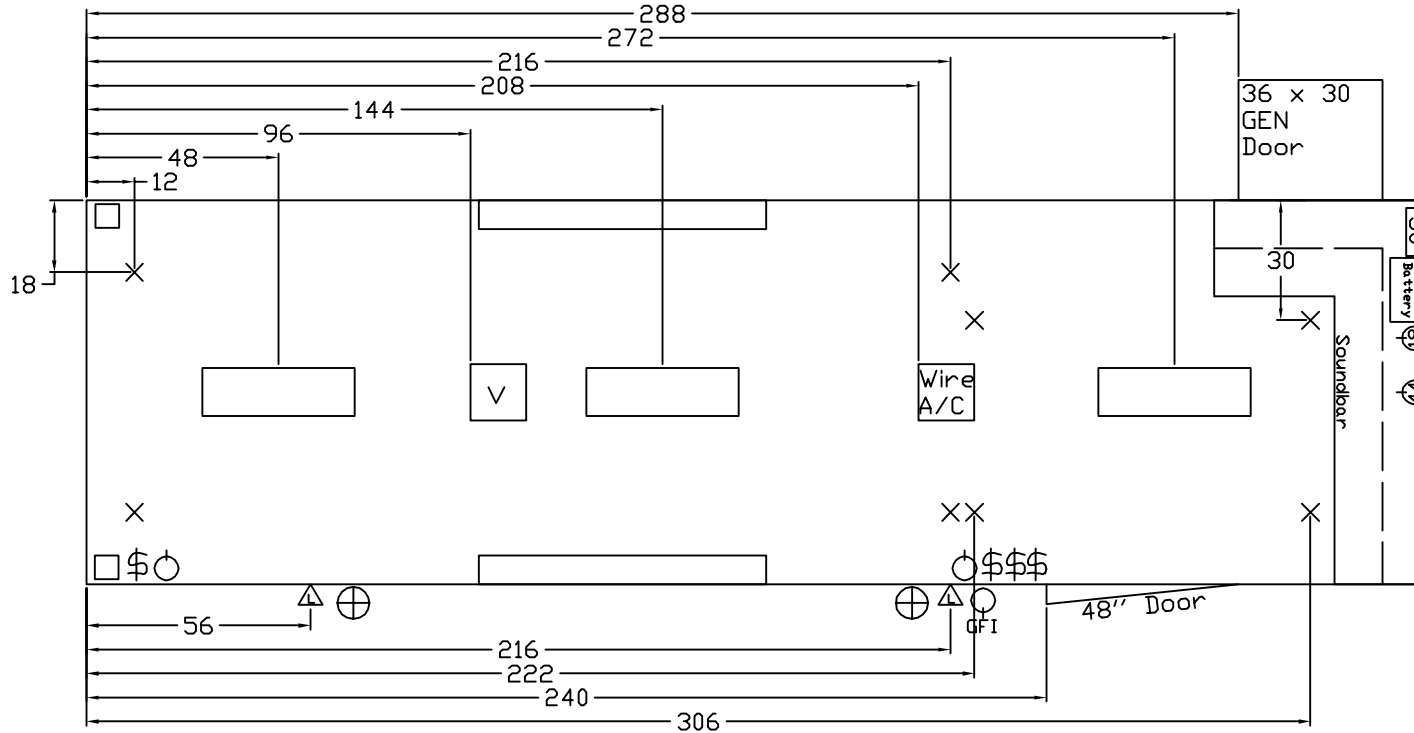

Shipping Cost

\$0.00

Sub Total

\$22,831.00

Total

\$22,831.00

-  4' Fluor Light
-  12v Light
-  Quartz Light
-  110v Recept

-  Switch
-  Ethernet Cable
-  Recessed E-Track
-  Surface E-Track

-  Air Inlet
-  Air Outlet
-  Spare Tire Mount
-  D-Ring

-  Speaker
-  LED Scene Light
-  20 Amp Recept
-  20 Amp Switch

<h1 style="margin: 0;">Vintage Trailers Ltd.</h1> <h2 style="margin: 0;">OUTLAW</h2>	Dealer: WESTSIDE	Salesman: TODD KUJAWA	<p>Please Review, Sign, Date, and Return Sign:</p> <p>Date:</p>
	Model: OL828H	Date: 10/4/21	
	Serial #: 220230	Revision Date: None	
	Customer: STOCK	Page: 1 of 1 Scale: 1/4" = 1'	

OUTLAW STANDARD EQUIPMENT:

Interior Height	6'6"
Interior Width	96"
Exterior Aluminum	.030"
Wheels	15" Radials Silver Mod Rims with Chrome Cap and Lugs
Frame:	Painted / Z-Tech Undercoating
Tags	6" Tube - 4 Foot Beavertail
Gooseneck	8" Tube - 4 Foot Beavertail
Torsion Axles	Dexter E-Z Lube - All Wheel Electric Brakes
	82" Between Wheel Wells
Wall Construction	1" x 1 1/2" Steel Tube
16" Centers	Walls, Ceiling & Floor
Flooring	3/4" Plywood with Darco Moisture Barrier
Ceiling & Walls	White Vinyl
Side Door	48" with Flush Lock and Deadbolt - Piano Hinge
Side Door Construction	Aluminum Tube
Ramp Door	Spring Assisted with Cambars and 16" Aluminum Flap
Roof	1 Pc. Aluminum
Radius Corner	Stainless Steel
Bull Nose	Front Cast Corners with Stainless Steel Top Wrap
Electric	2 - 12V L.E.D. Lights with Switch
Breakaway Kit	Standard
Fenders	Aluminum Teardrop with Turn Signals
Stoneguard	Standard
3rd Member	48" Triple Tube Tongue
Grab Handles	(2) Standard on Ramp Door
Back End	Wrapped with Mill Finish Aluminum
Clearance Lights	L.E.D.
Tail Lights	L.E.D. in Uprights & L.E.D. License Plate Light
Spring cover	White Aluminum
Jack	Single Hydraulic Jack w Battery on Gooseneck only
Warranty	3 Year Factory Warranty