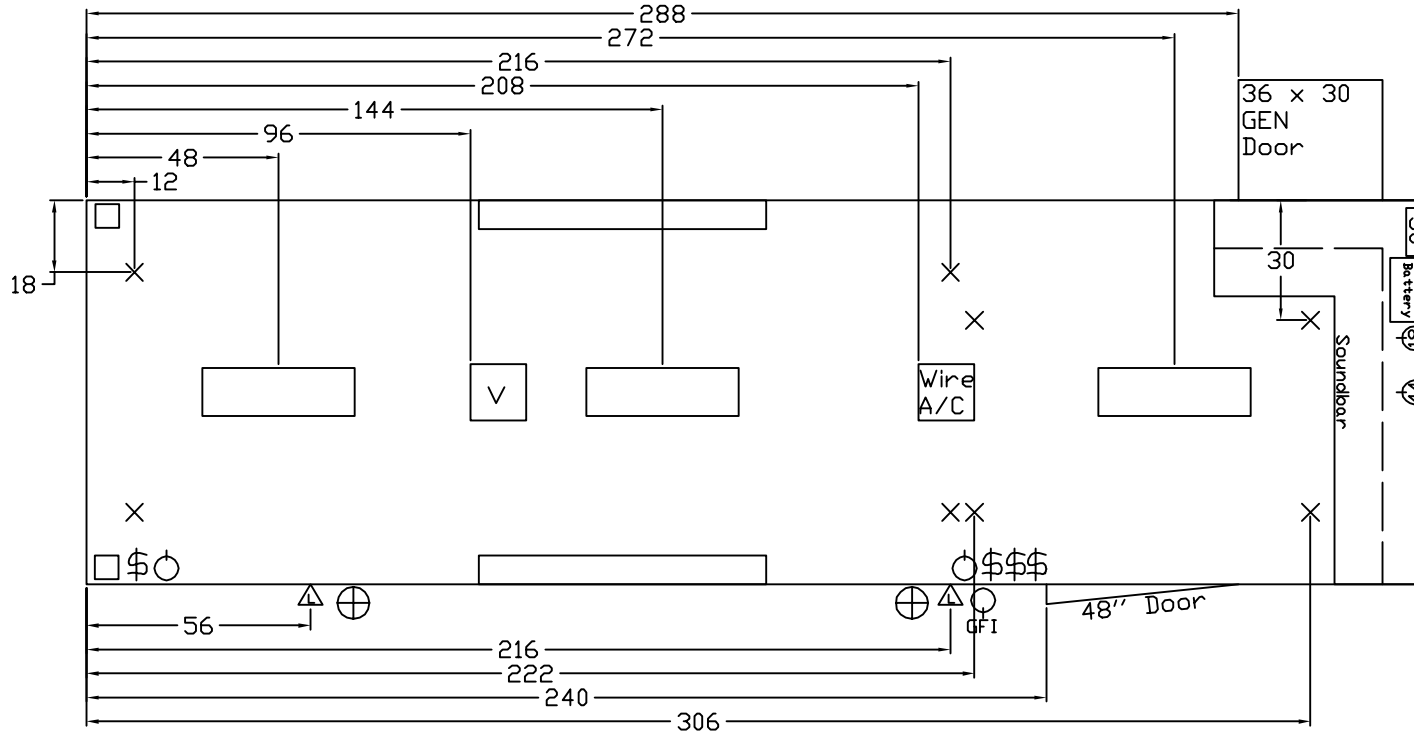

Shipping Cost

\$0.00

Sub Total

\$22,197.00

Total

\$22,197.00

-  4' Fluor Light
-  12v Light
-  Quartz Light
-  110v Recept

-  Switch
-  Ethernet Cable
-  Recessed E-Track
-  Surface E-Track

-  Air Inlet
-  Air Outlet
-  Spare Tire Mount
-  D-Ring

-  Speaker
-  LED Scene Light
-  20 Amp Recept
-  20 Amp Switch

Vintage Trailers Ltd.  
OUTLAW

Dealer: WESTSIDE  
Model: OL828H  
Serial #: 220230  
Customer: STOCK

## OUTLAW STANDARD EQUIPMENT:

Interior Height	6'6"
Interior Width	96"
Exterior Aluminum	.030"
Wheels	15" Radials Silver Mod Rims with Chrome Cap and Lugs
Frame:	Painted / Z-Tech Undercoating
Tags	6" Tube - 4 Foot Beavertail
Gooseneck	8" Tube - 4 Foot Beavertail
Torsion Axles	Dexter E-Z Lube - All Wheel Electric Brakes
	82" Between Wheel Wells
Wall Construction	1" x 1 1/2" Steel Tube
16" Centers	Walls, Ceiling & Floor
Flooring	3/4" Plywood with Darco Moisture Barrier
Ceiling & Walls	White Vinyl
Side Door	48" with Flush Lock and Deadbolt - Piano Hinge
Side Door Construction	Aluminum Tube
Ramp Door	Spring Assisted with Cambars and 16" Aluminum Flap
Roof	1 Pc. Aluminum
Radius Corner	Stainless Steel
Bull Nose	Front Cast Corners with Stainless Steel Top Wrap
Electric	2 - 12V L.E.D. Lights with Switch
Breakaway Kit	Standard
Fenders	Aluminum Teardrop with Turn Signals
Stoneguard	Standard
3rd Member	48" Triple Tube Tongue
Grab Handles	(2) Standard on Ramp Door
Back End	Wrapped with Mill Finish Aluminum
Clearance Lights	L.E.D.
Tail Lights	L.E.D. in Uprights & L.E.D. License Plate Light
Spring cover	White Aluminum
Jack	<b>Single Hydraulic Jack w Battery on Gooseneck only</b>
Warranty	3 Year Factory Warranty