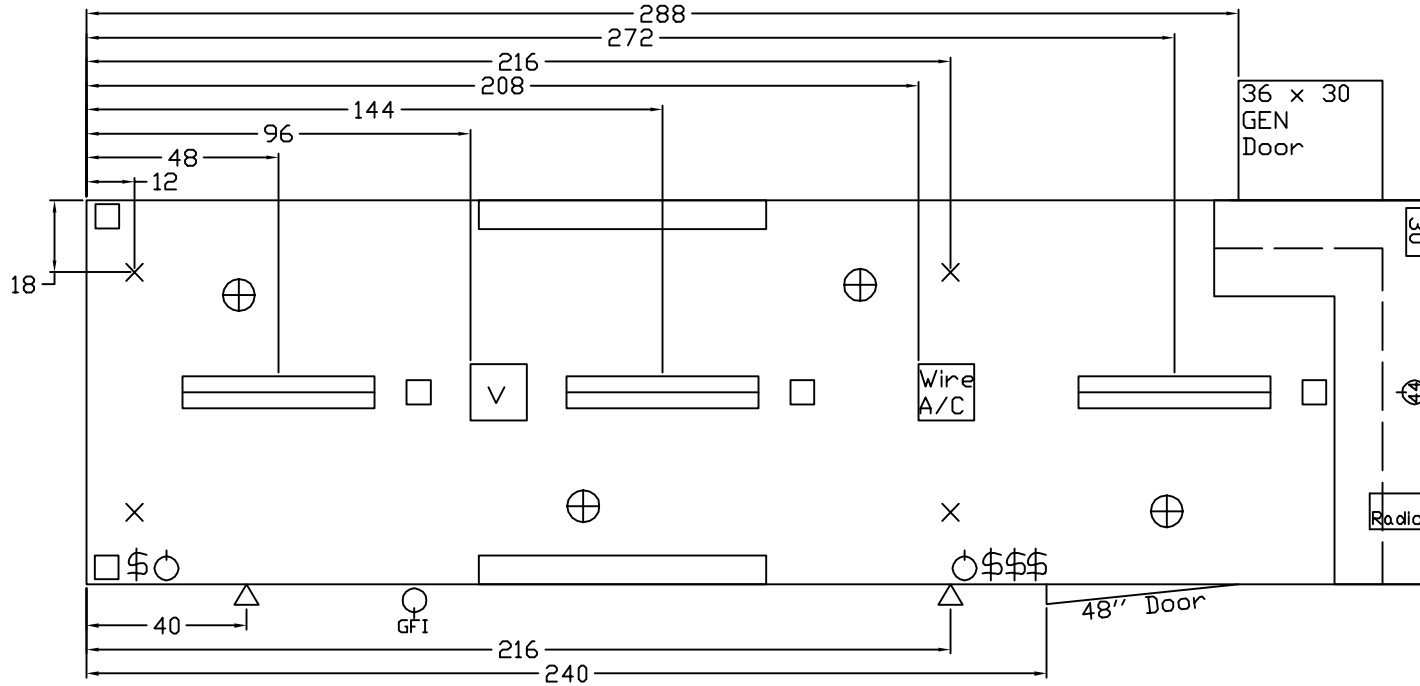

- 4' Fluor Light
- 12v Light
- Quartz Light
- 110v Recept

- Switch
- Ethernet Cable
- Recessed E-Track
- Surface E-Track

- Air Inlet
- Air Outlet
- Spare Tire Mount
- D-Ring

- Speaker
- LED Scene Light
- 20 Amp Recept
- 20 Amp Switch

Vintage Trailers Ltd.
OUTLAW

Dealer: STOCK
Model: QL828H
Serial #: 180026
Customer: STOCK

Salesman: TODD KUJAWA
Date: 6/5/17
Revision Date: None
Page: 1 of 1   Scale: 1/4" = 1'

Please Review, Sign, Date, and Return Sign:
Date: