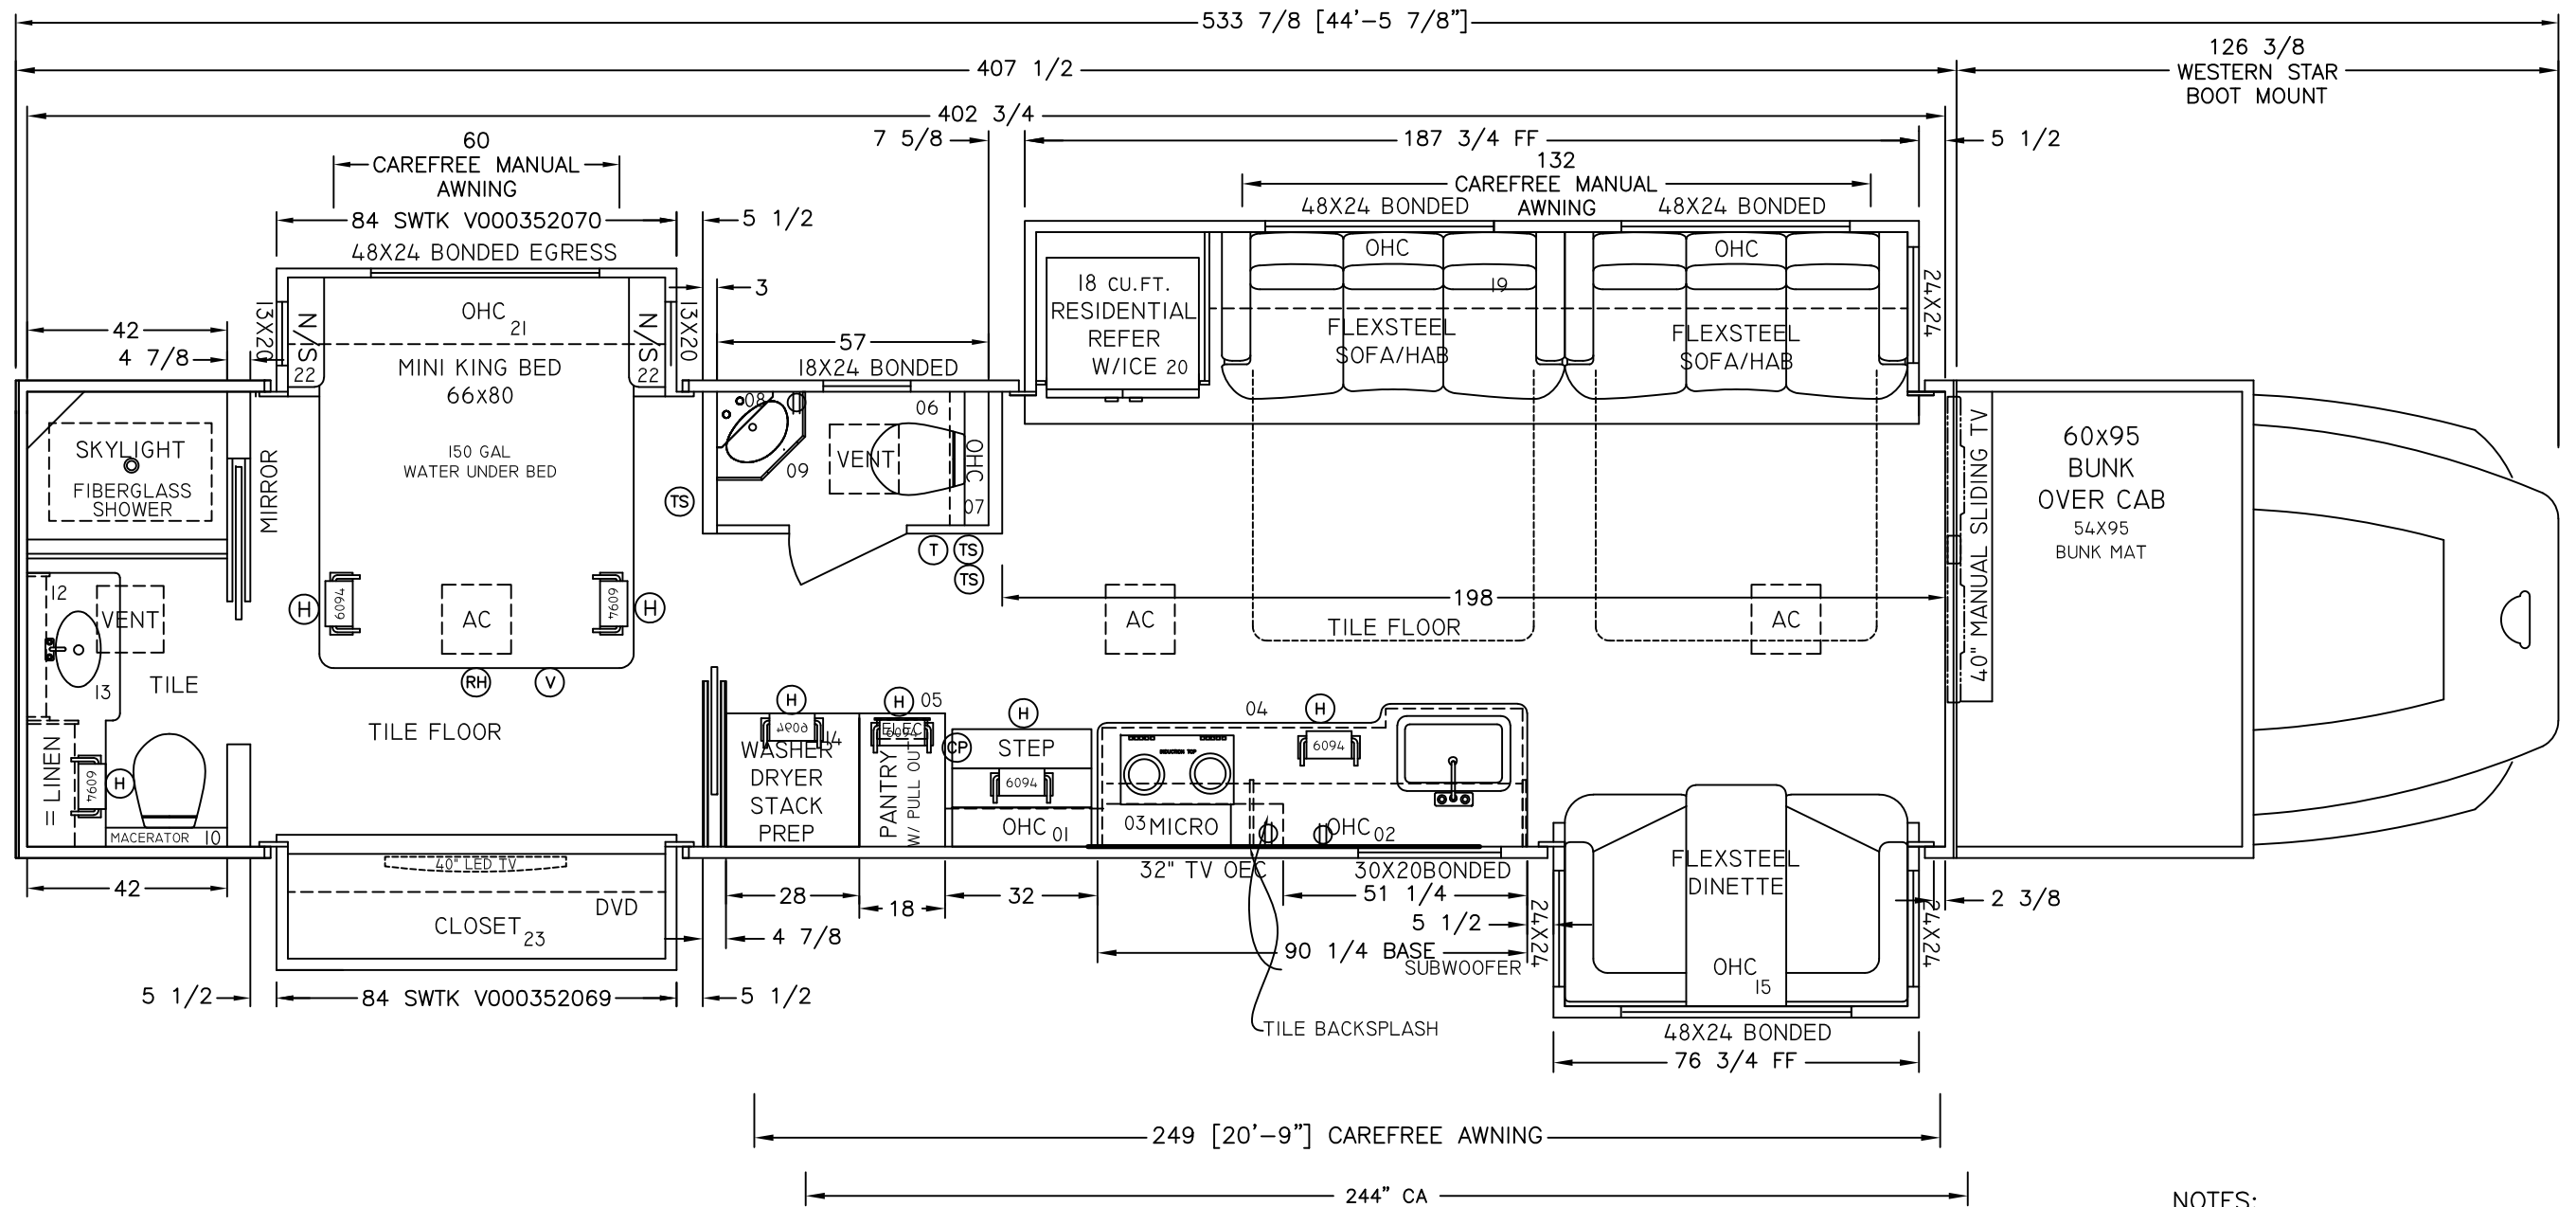

NOTES:
WOOD VALANCES
TILE BACKSPLASH IN KITCHEN
AQUA HOT

- 00 - COUNTERTOPS
- 24 - VALANCES
- 25 - AQUA HOT VENT COVERS
- 26 - DOUBLE SLIDEOUT MOD. COVER

This drawing and its contents are the property of Renegade / Kibbi LLC and are not to be copied or reprinted without written consent