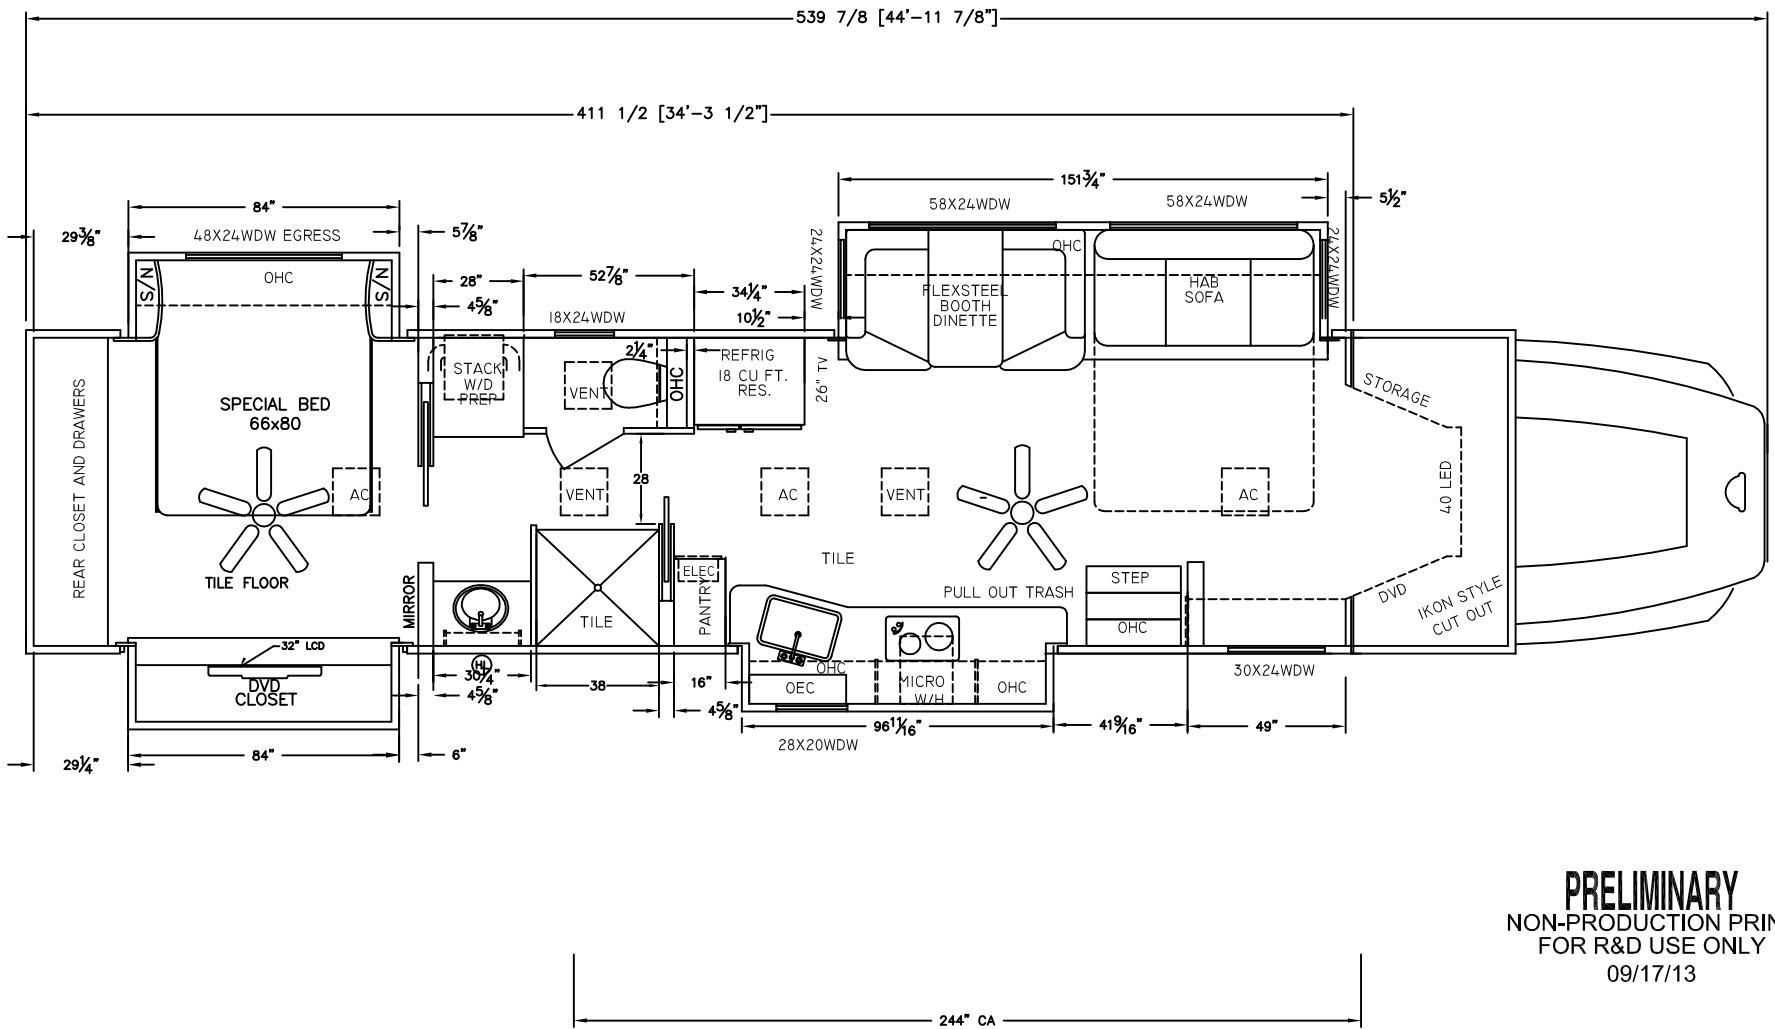

PRELIMINARY
NON-PRODUCTION PRINT
FOR R&D USE ONLY
09/17/13

This drawing and its contents are the property of Renegade / Kiva LLC and are not to be copied or reprinted without written consent.

DRAWN BY: <i>xmc</i>	MODEL: K01-2517	DRAWING DESCRIPTION: FLOOR PLAN	CUSTOMER: WESTSIDE
DRAWN DATE: 09/13/13	DRAWING SCALE: NTS	SERIES: CORE	FILE LOC & FILE NUMBER:

REV.	REVISION DESCRIPTION	BY	DATE