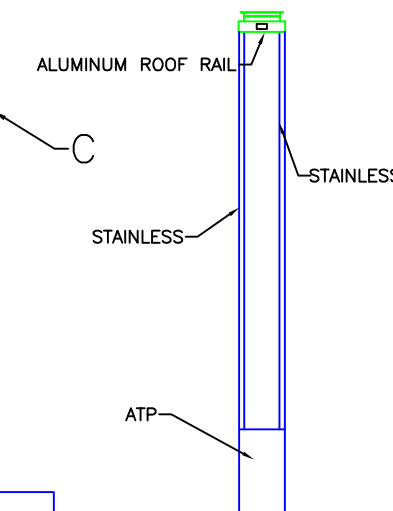

SECTION C

Drawing and all content are property of Renegade/Kibbi Inc. and are not to be copied or reprinted without written consent.

CUSTOMER APPROVAL:

DATE:

  BRISTOL INDIANA	JOB NO. T02-1794	DATE: 10/26/11	REVISED:
	DRAWING NAME: T02-1794 EXTERIOR ELEVATIONS		
	CUSTOMER: WEST SIDE MOTORCOACH		
	DRAWN BY: JRE	SCALE: NONE