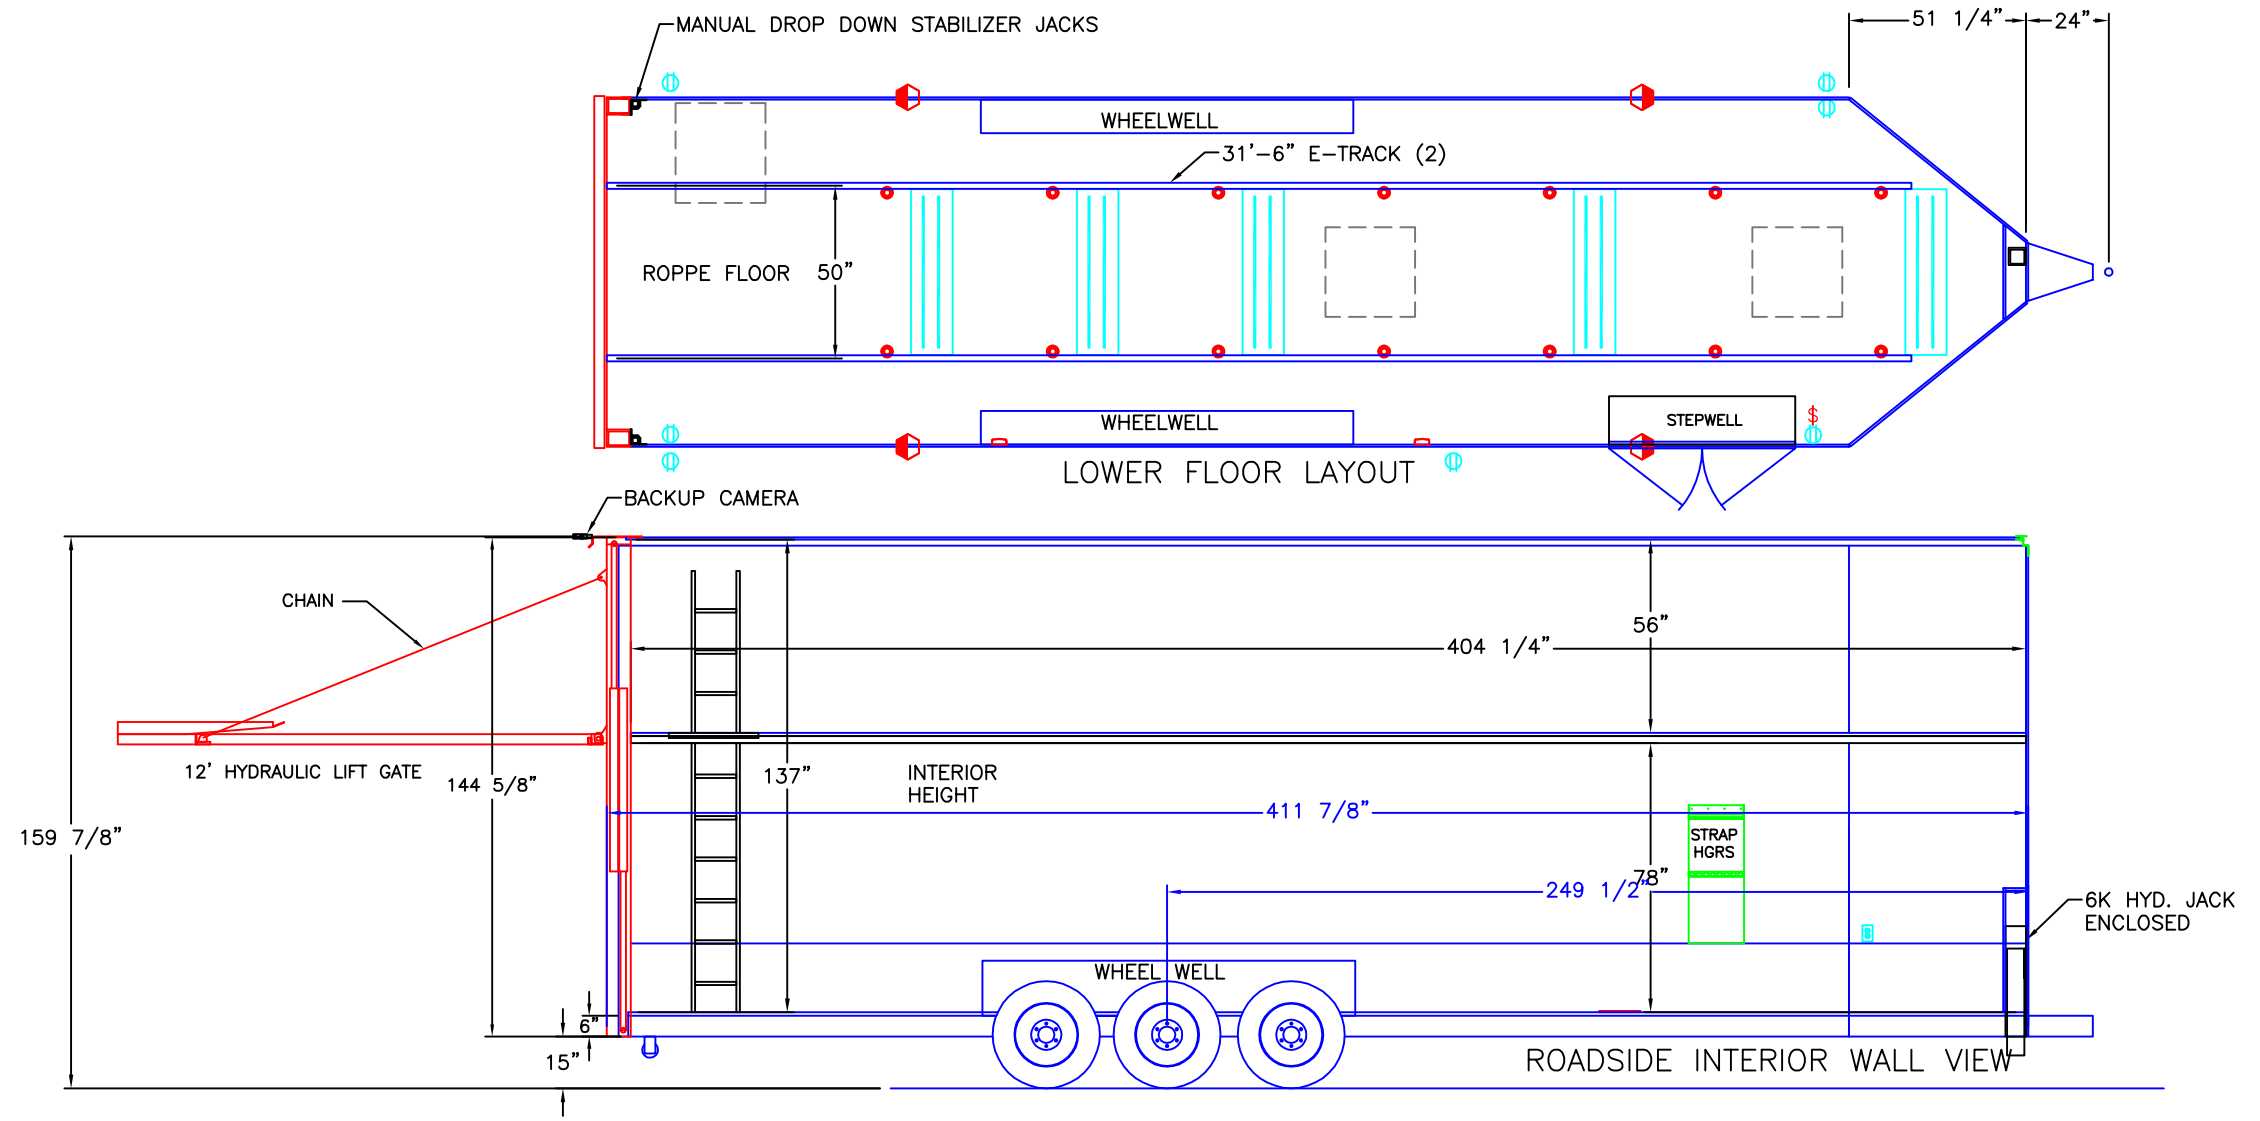

- = LIGHT SWITCH
- = RECEPTACLE
- = 500W QUARTZ LIGHT
- = 18in. FLOURESCENT LIGHT
- = 48in. FLOURESCENT LIGHT
- = 12V LIGHT
- = AIR OUTLET

Drawing and all content are property of Renegade/Kibbi Inc. and are not to be copied or reprinted without written consent.

CUSTOMER APPROVAL:

DATE:

  BRISTOL INDIANA	JOB NO. T02-1794	DATE: 10/26/11	REVISED:
	DRAWING NAME: T02-1794 FLOOR PLAN & INT. ELEVATIONS		
	CUSTOMER: WEST SIDE MOTORCOACH		
	DRAWN BY: JRE	SCALE: NONE