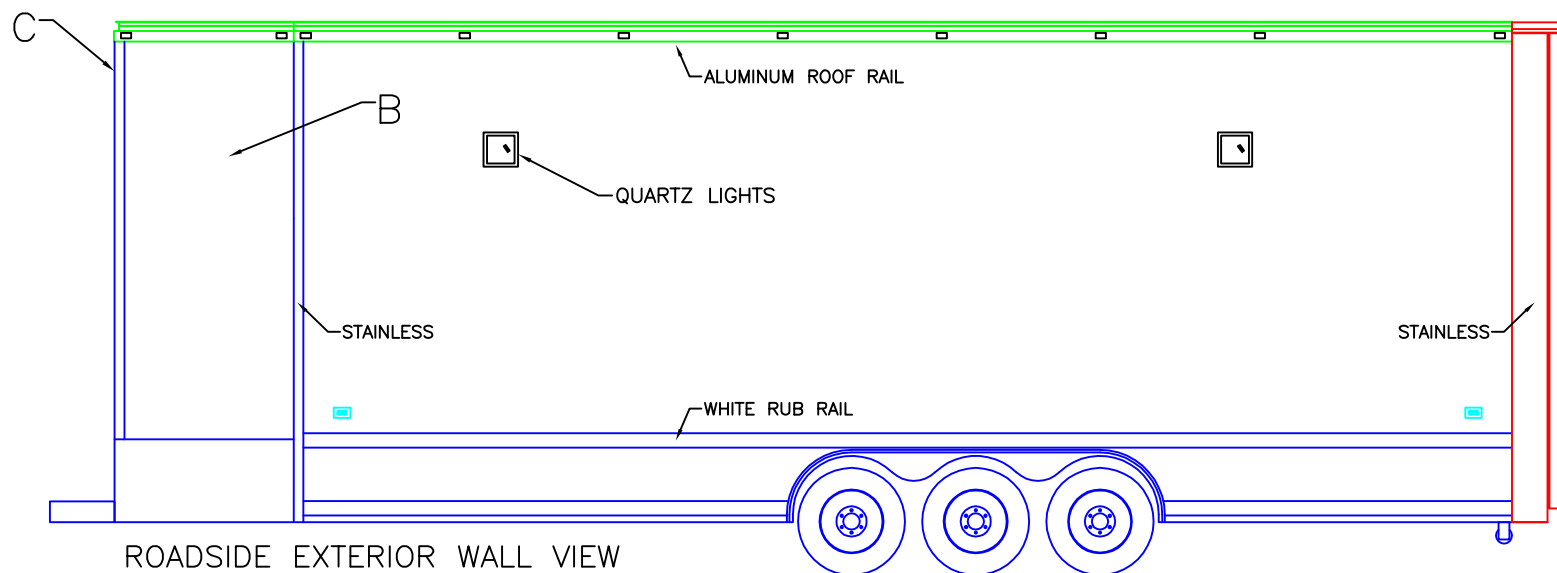

ROADSIDE EXTERIOR WALL VIEW