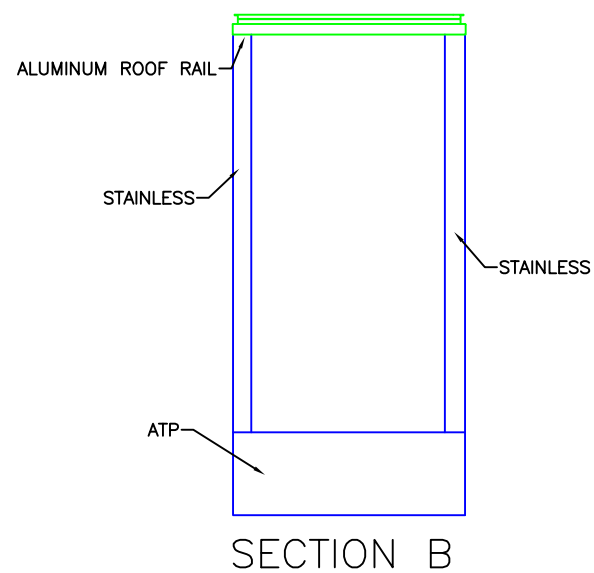

SECTION B

Drawing and all content are property of Renegade/Kibbi Inc. and are not to be copied or reprinted without written consent.

CUSTOMER APPROVAL:

DATE:

  BRISTOL INDIANA	JOB NO. T02-1794	DATE: 10/26/11	REVISED:
	DRAWING NAME: T02-1794 EXTERIOR ELEVATIONS		
	CUSTOMER: WEST SIDE MOTORCOACH		
	DRAWN BY: JRE	SCALE: NONE