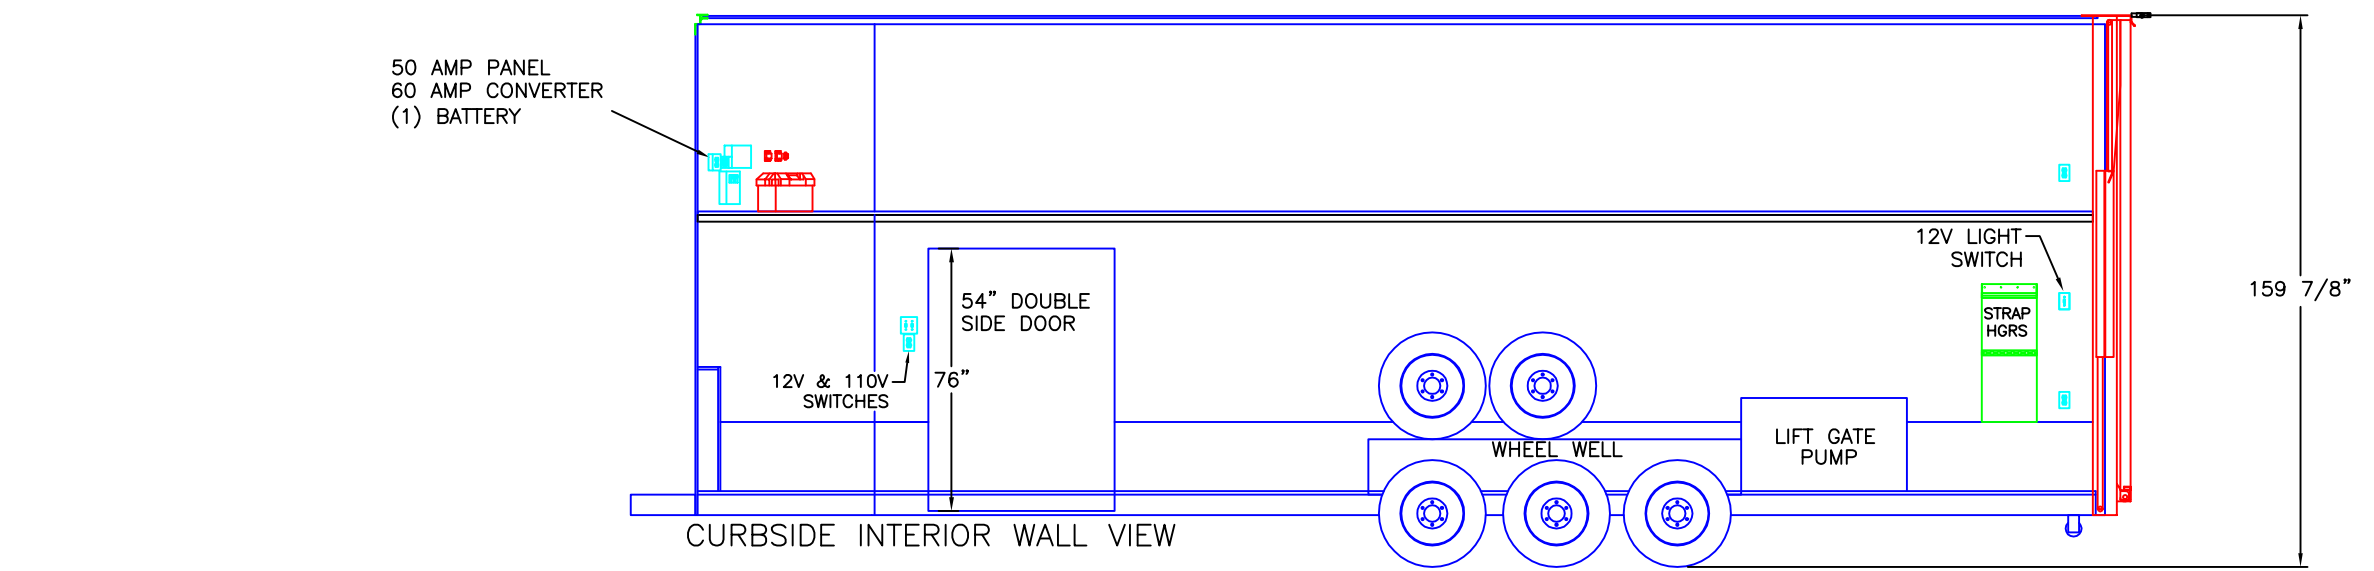

- = LIGHT SWITCH
- = RECEPTACLE
- = 500W QUARTZ LIGHT
- = 18in. FLOURESCENT LIGHT
- = 48in. FLOURESCENT LIGHT
- = 12V LIGHT
- = AIR OUTLET

Drawing and all content are property of Renegade/Kibbi Inc. and are not to be copied or reprinted without written consent.

CUSTOMER APPROVAL:

DATE:

  BRISTOL INDIANA	JOB NO. T02-1794	DATE: 10/26/11	REVISED:
	DRAWING NAME: T02-1794 FLOOR PLAN & INT. ELEVATIONS		
	CUSTOMER: WEST SIDE MOTORCOACH		
	DRAWN BY: JRE	SCALE: NONE